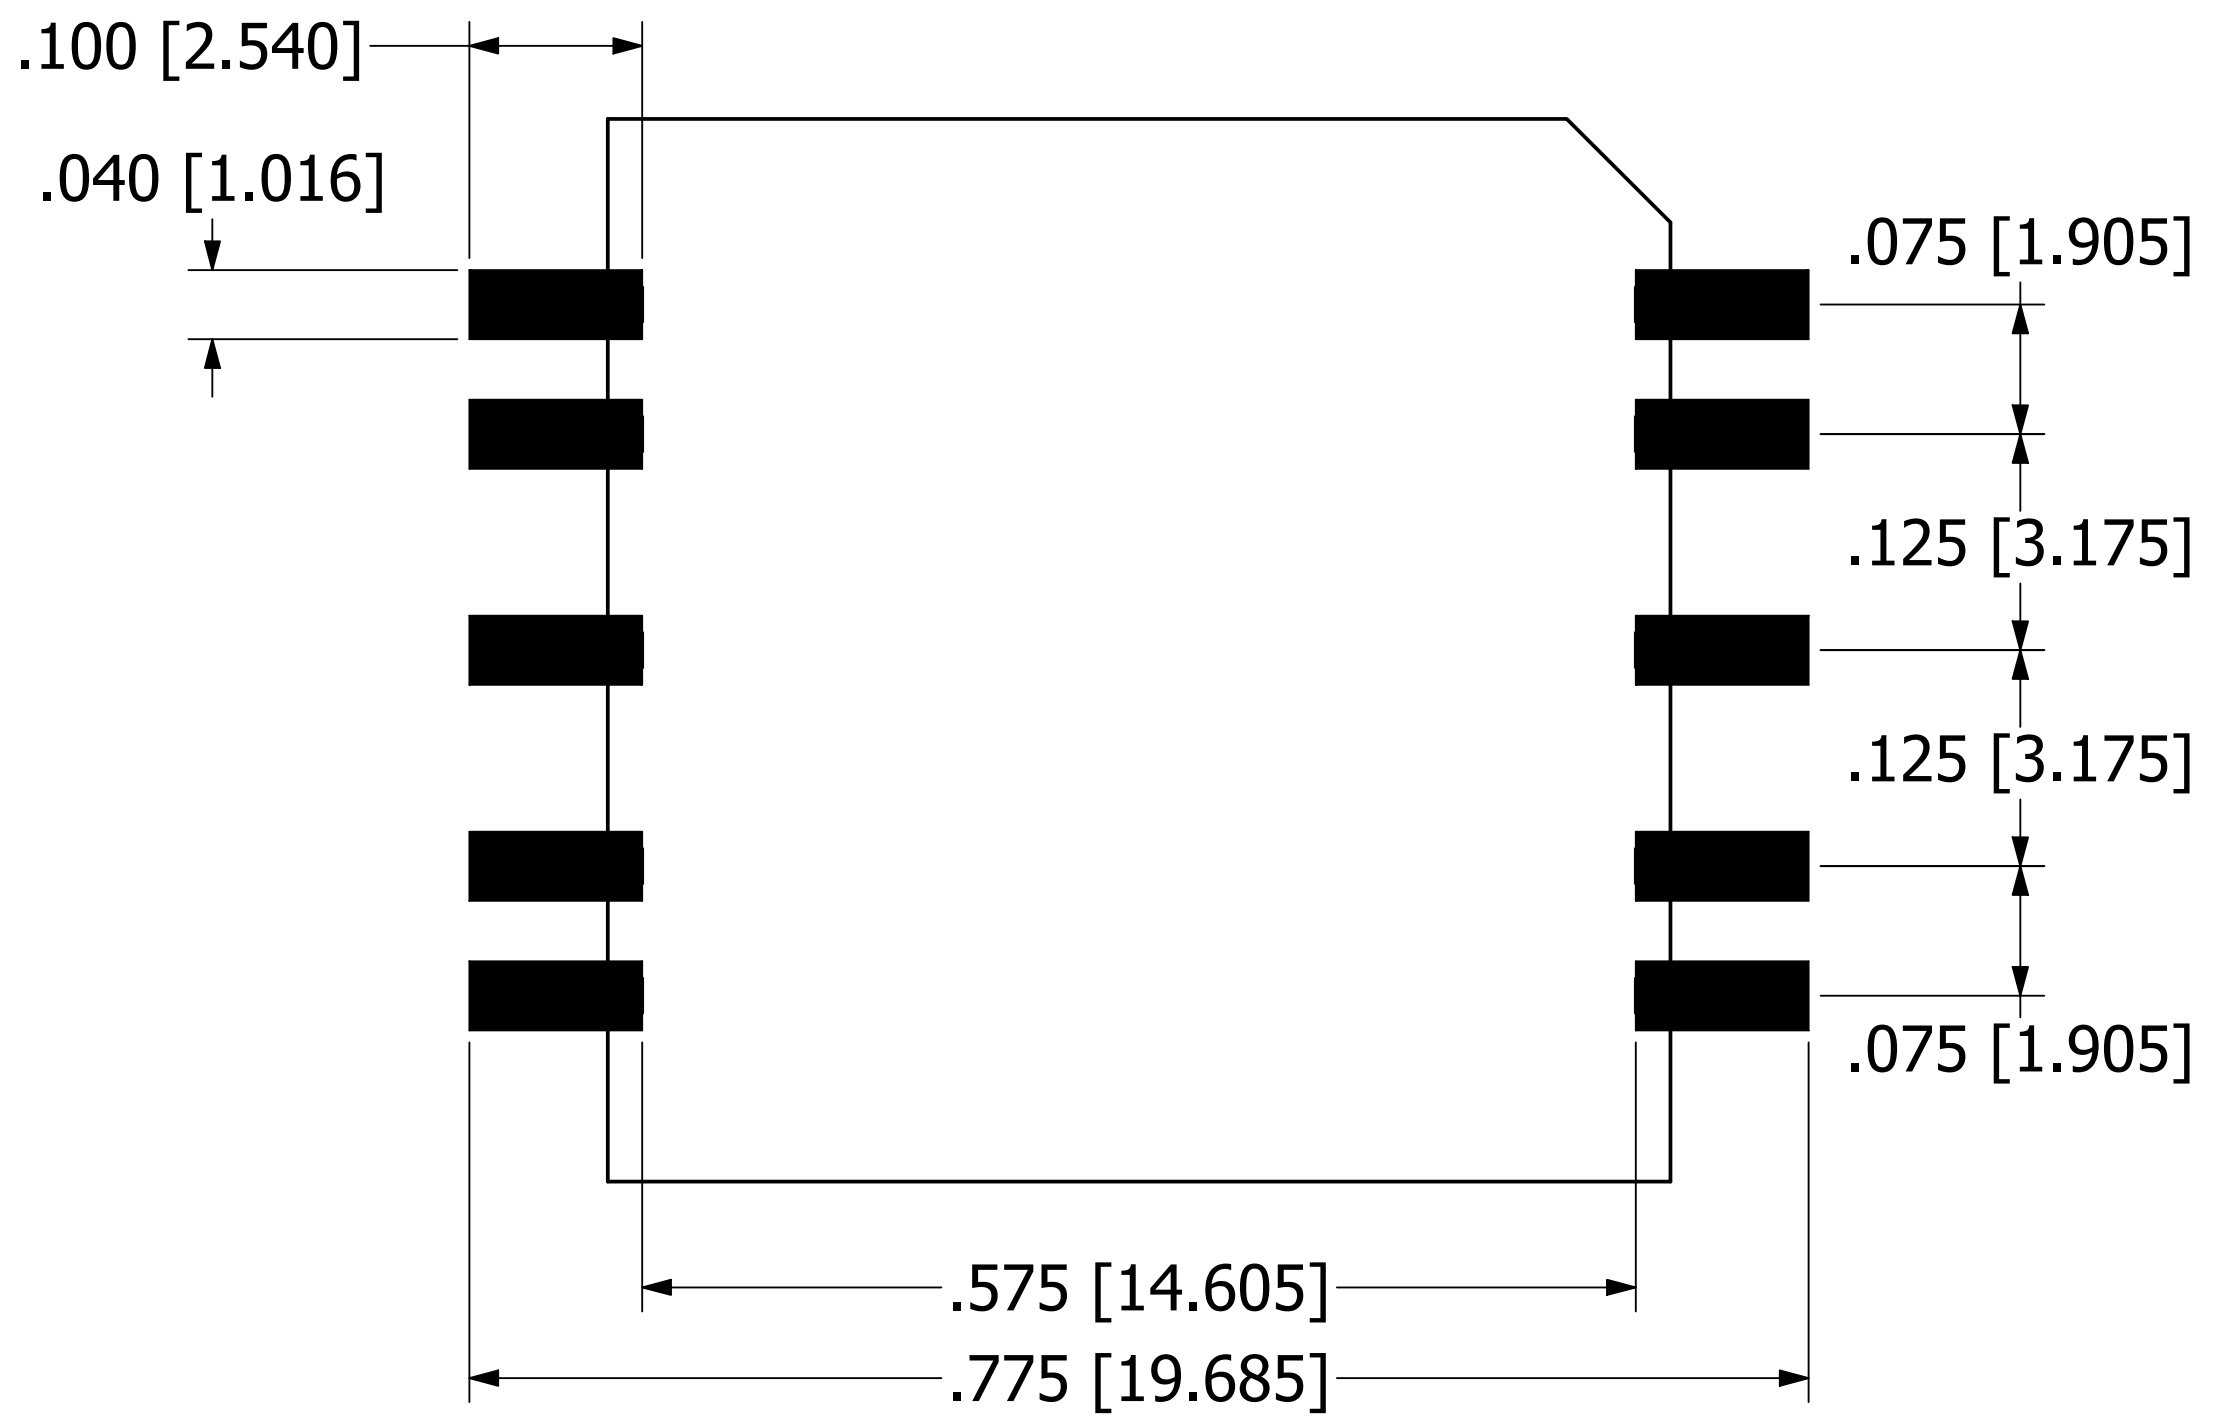

**33000 SERIES - SIZE 3**  
 SCHEMATIC FOR RECOMMENDED  
 LAND PATTERN

DRAWN	P.PALUCH	<b>PICO</b>	143 Sparks Ave	
CHECKED	H. VIDAURRE		Village of Pelham, NY 10803	
QA		<b>Electronics</b>		
MFG		<b>33000 SERIES - SIZE 3</b>		
APPROVED				
REVISION DATE	06/06/2023	SIZE <b>C</b>	DWG NO	REV <b>1</b>
		SCALE NTS	www.picoelectronics.com	