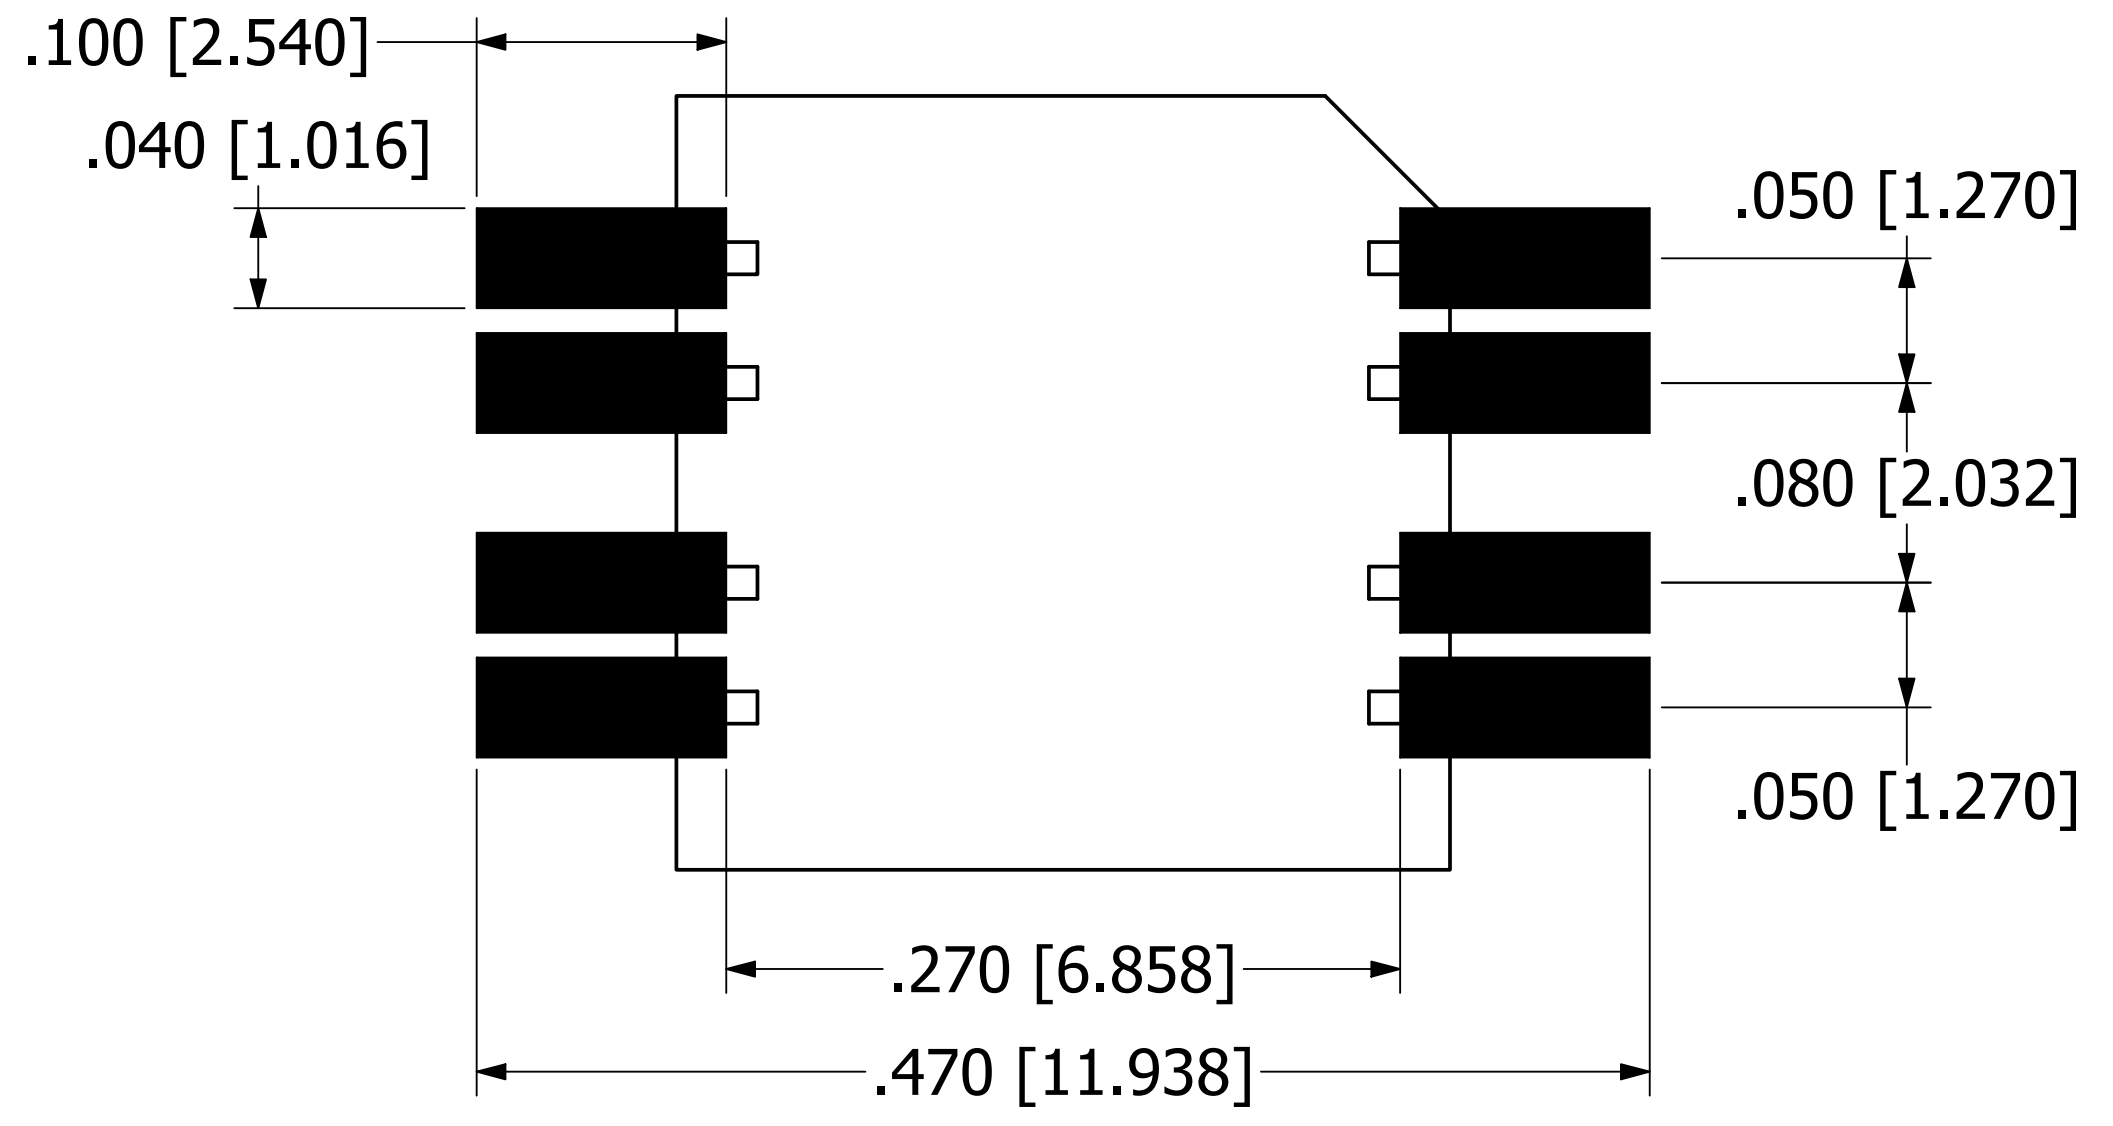

70000 SERIES
SCHEMATIC FOR RECOMMENDED
LAND PATTERN

BOTTOM VIEW

DRAWN	P.PALUCH	PICO	143 Sparks Ave Village of Pelham, NY 10803		
CHECKED	H. VIDAURRE		Electronics		
QA		70000 SERIES			
MFG					
APPROVED		SIZE	DWG NO	REV	
REVISION DATE	06/06/2023	C		1	
		SCALE	NTS	www.picoelectronics.com	