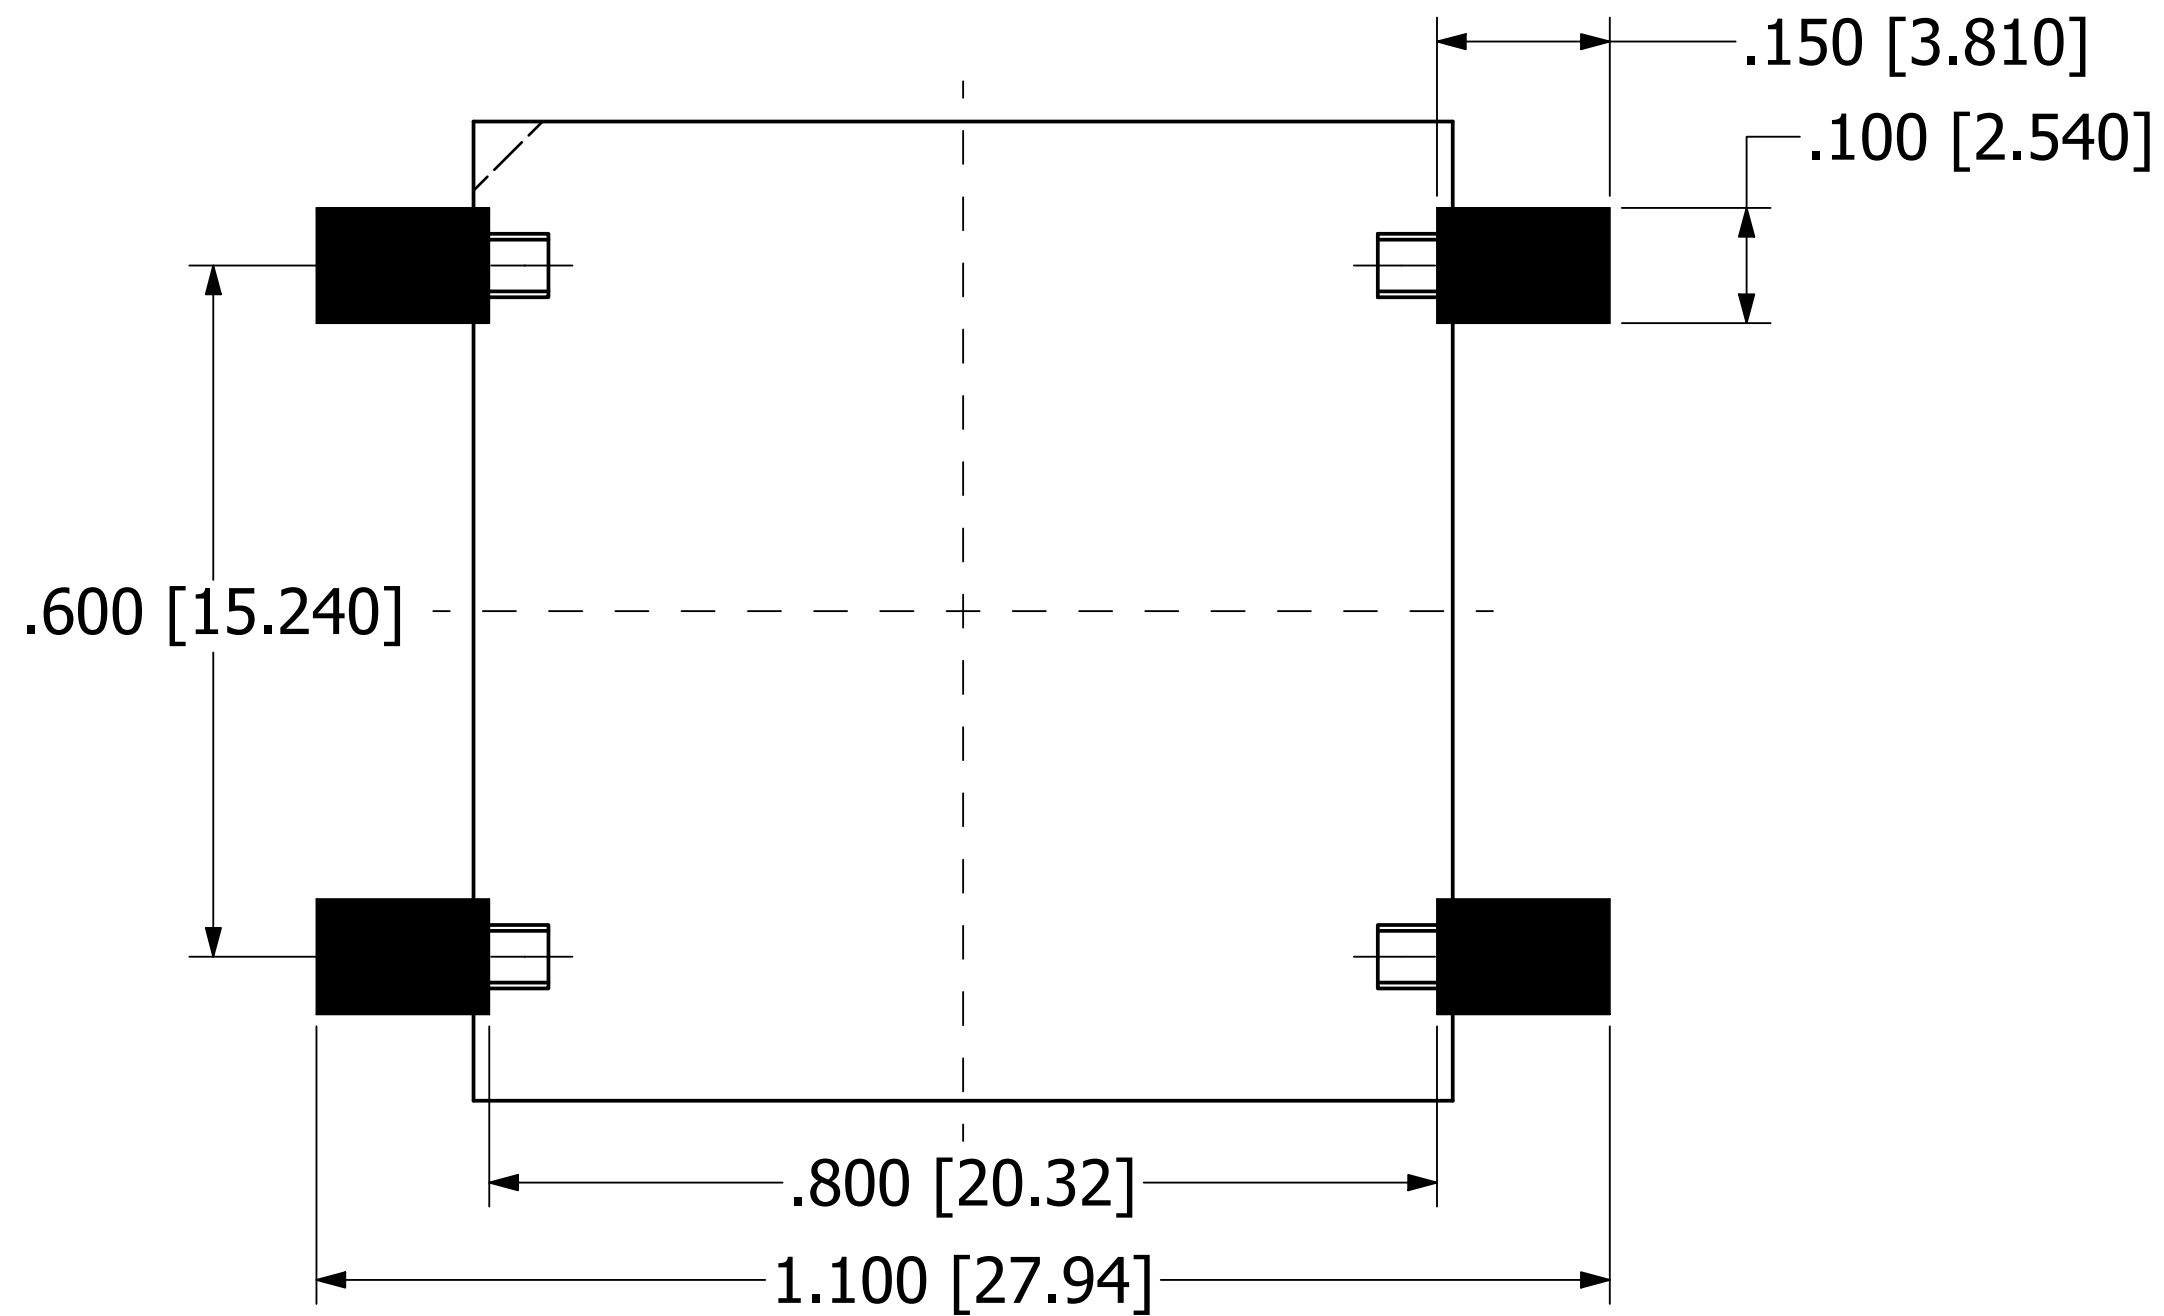

**73000 SERIES - SIZE 4**  
 SCHEMATIC FOR RECOMMENDED  
 LAND PATTERN

DRAWN	P.PALUCH	<b>PICO</b>	143 Sparks Ave	
CHECKED	H. VIDAURRE		Village of Pelham, NY 10803	
QA		<b>Electronics</b>		
MFG		<b>73000 SERIES - SIZE 4</b>		
APPROVED		SIZE	DWG NO	REV
REVISION DATE	06/06/2023	C		1
		SCALE NTS	www.picoelectronics.com	