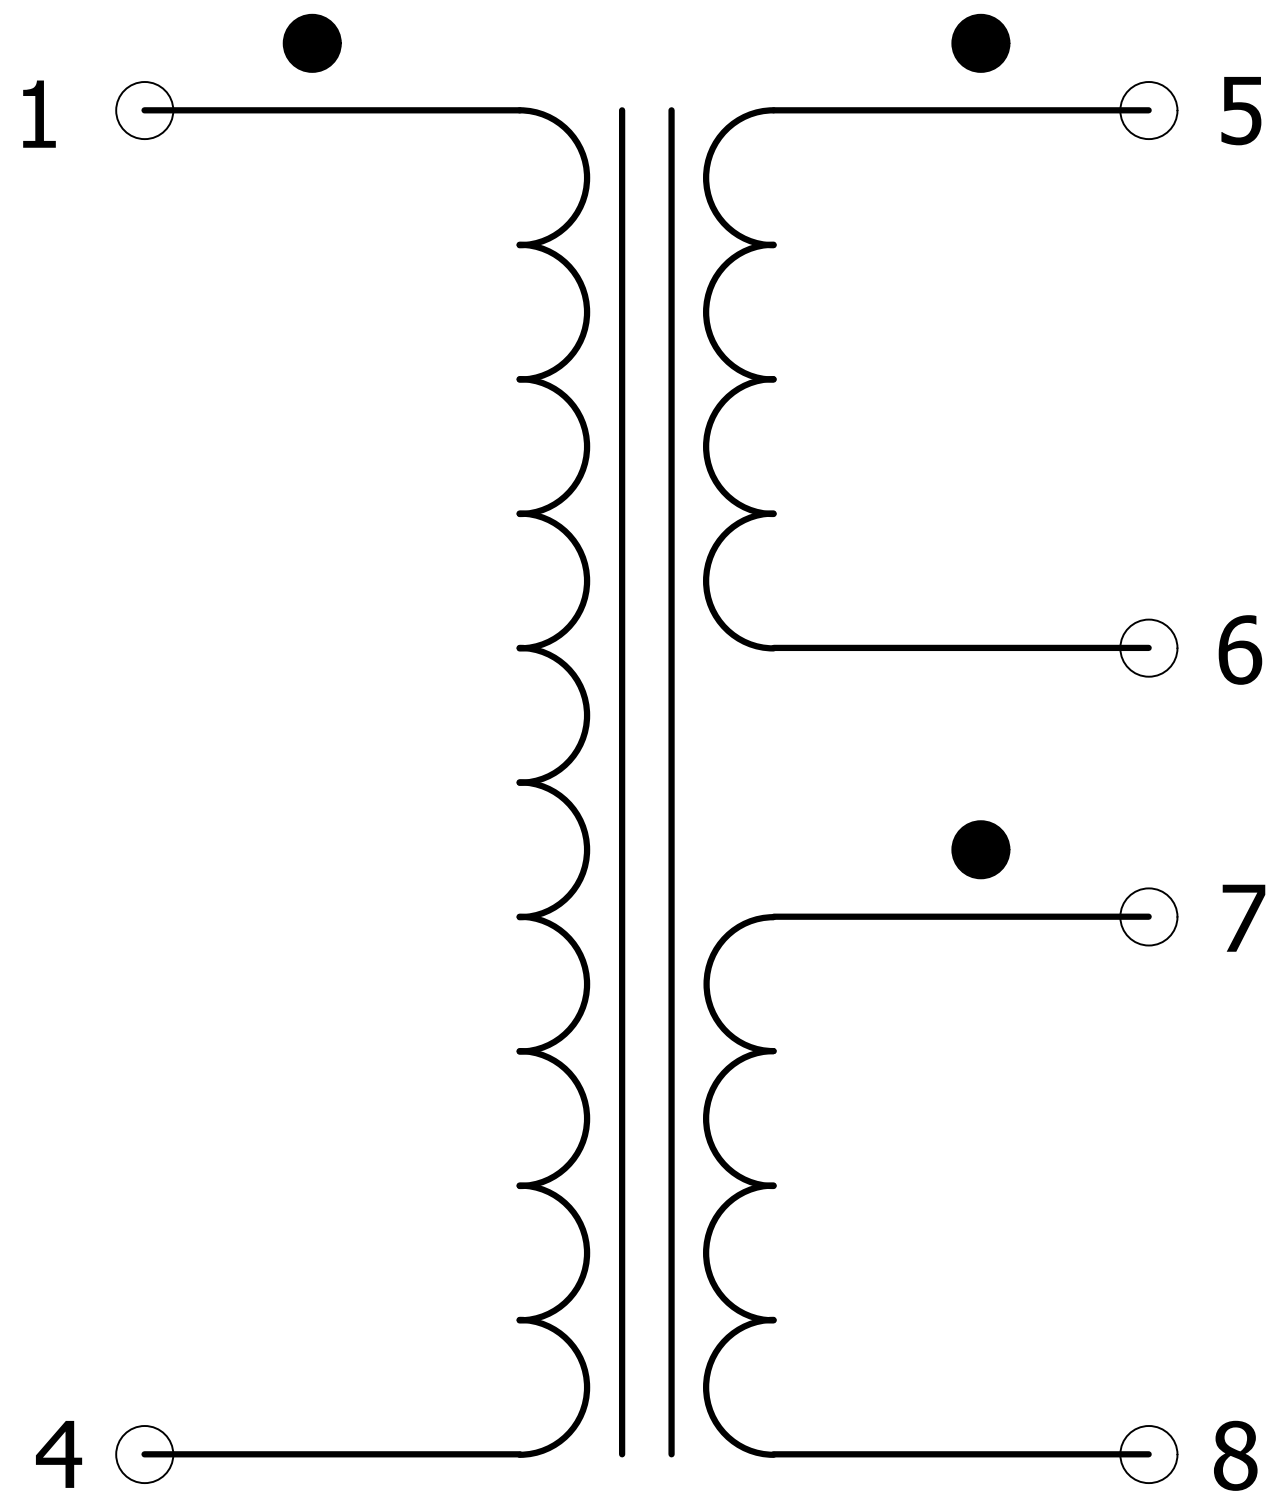

75000 SERIES

ELECTRICAL SCHEMATIC

DRAWN	P.PALUCH	PICO	143 Sparks Ave Village of Pelham, NY 10803		
CHECKED	H. VIDAURRE		Electronics		
QA		75000 SERIES			
MFG		SIZE	DWG NO	REV	
APPROVED		C		1	
REVISION DATE	06/06/2023	SCALE NTS		www.picoelectronics.com	