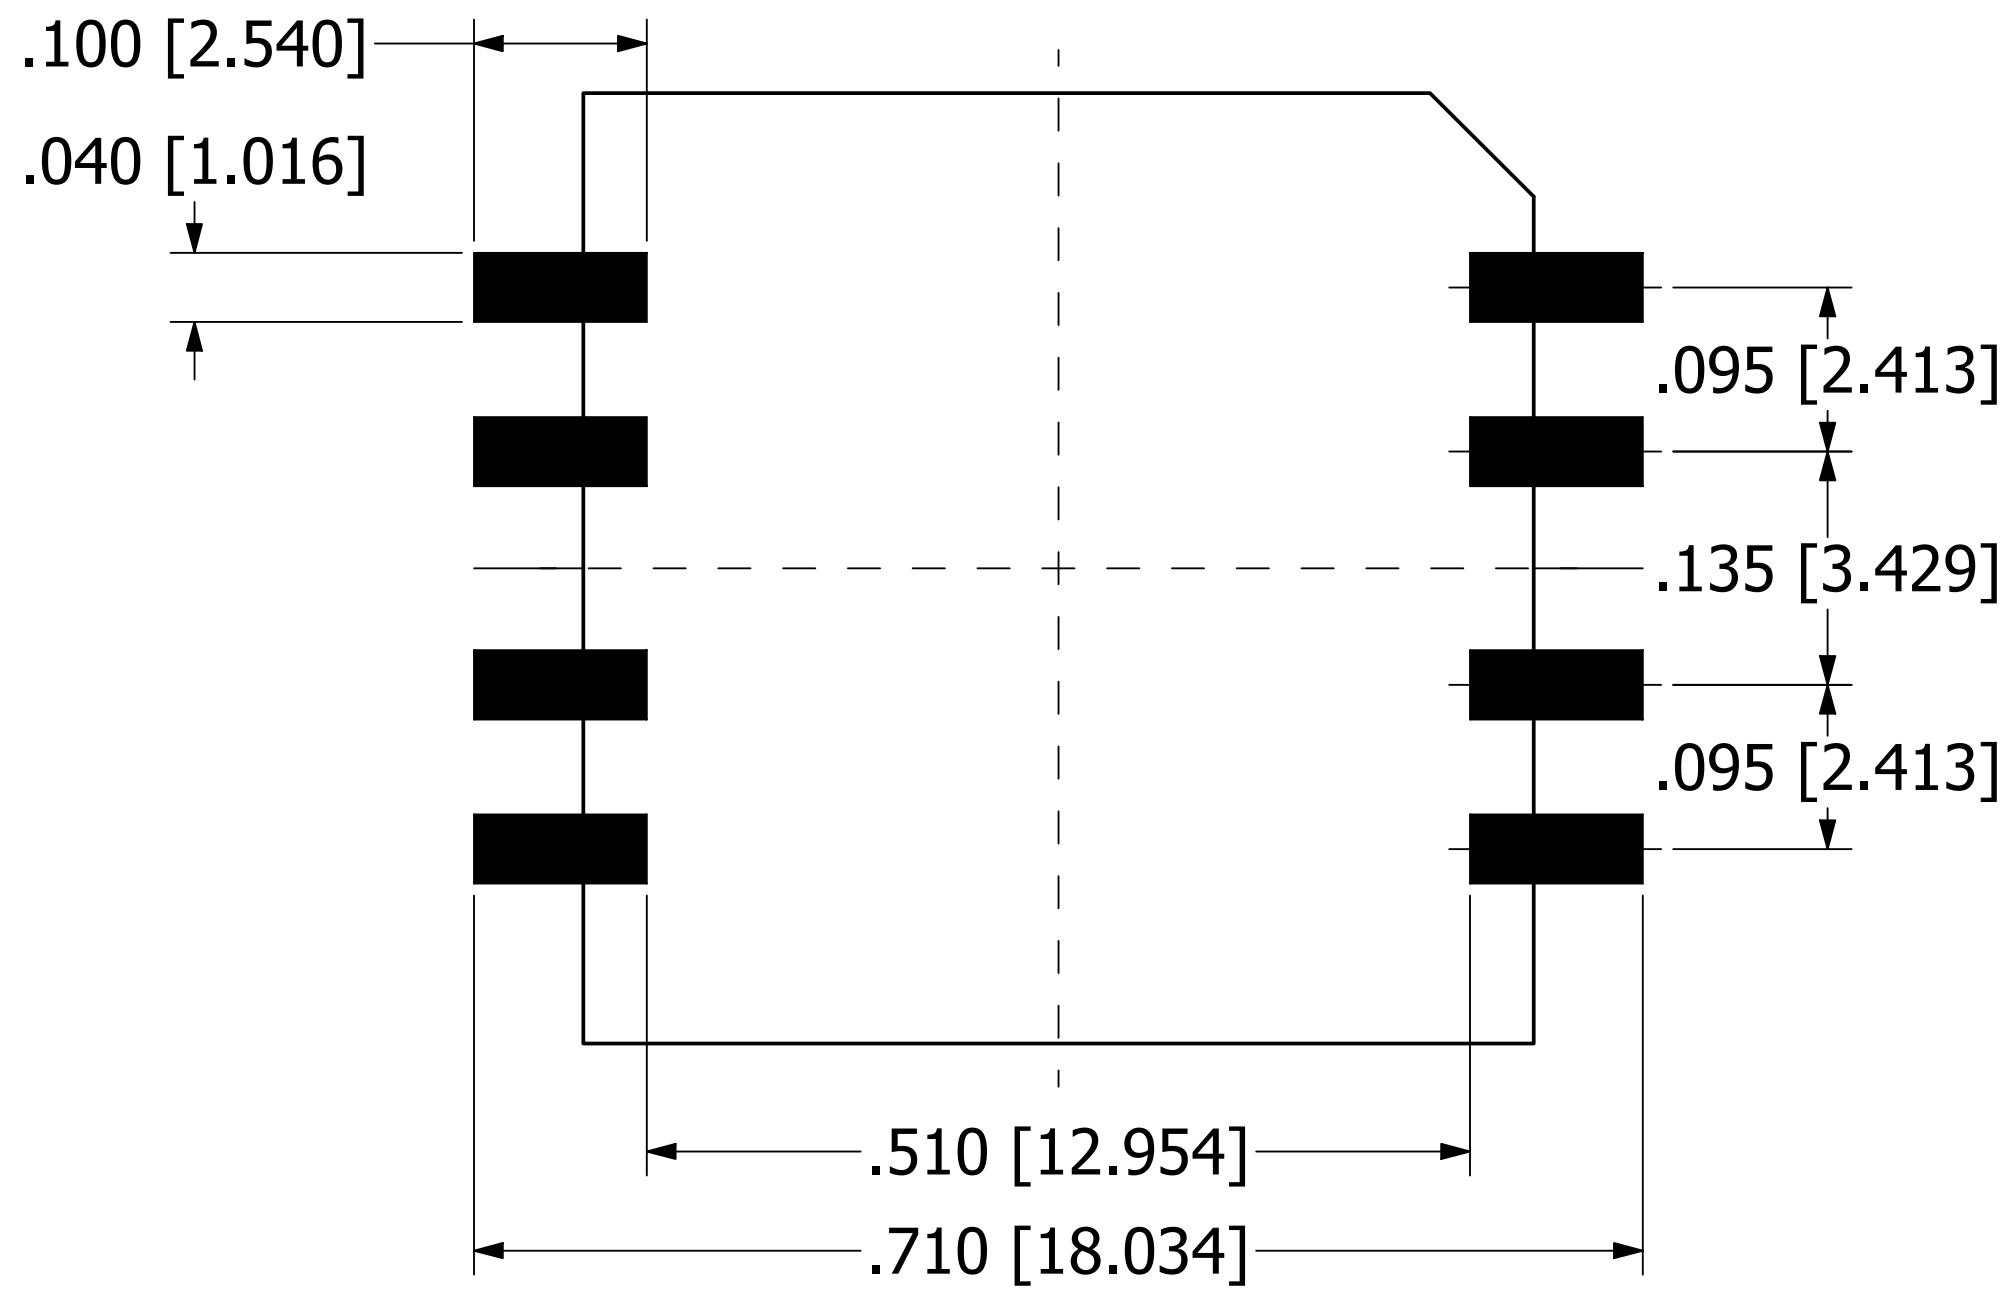

77000 SERIES
 SCHEMATIC FOR RECOMMENDED
 LAND PATTERN

DRAWN	P.PALUCH	PICO	143 Sparks Ave		
CHECKED	H. VIDAURRE		Village of Pelham, NY 10803		
QA		Electronics			
MFG		77000 SERIES			
APPROVED		SIZE	DWG NO	REV	
REVISION DATE	06/06/2023	C		1	
		SCALE	NTS	www.picoelectronics.com	