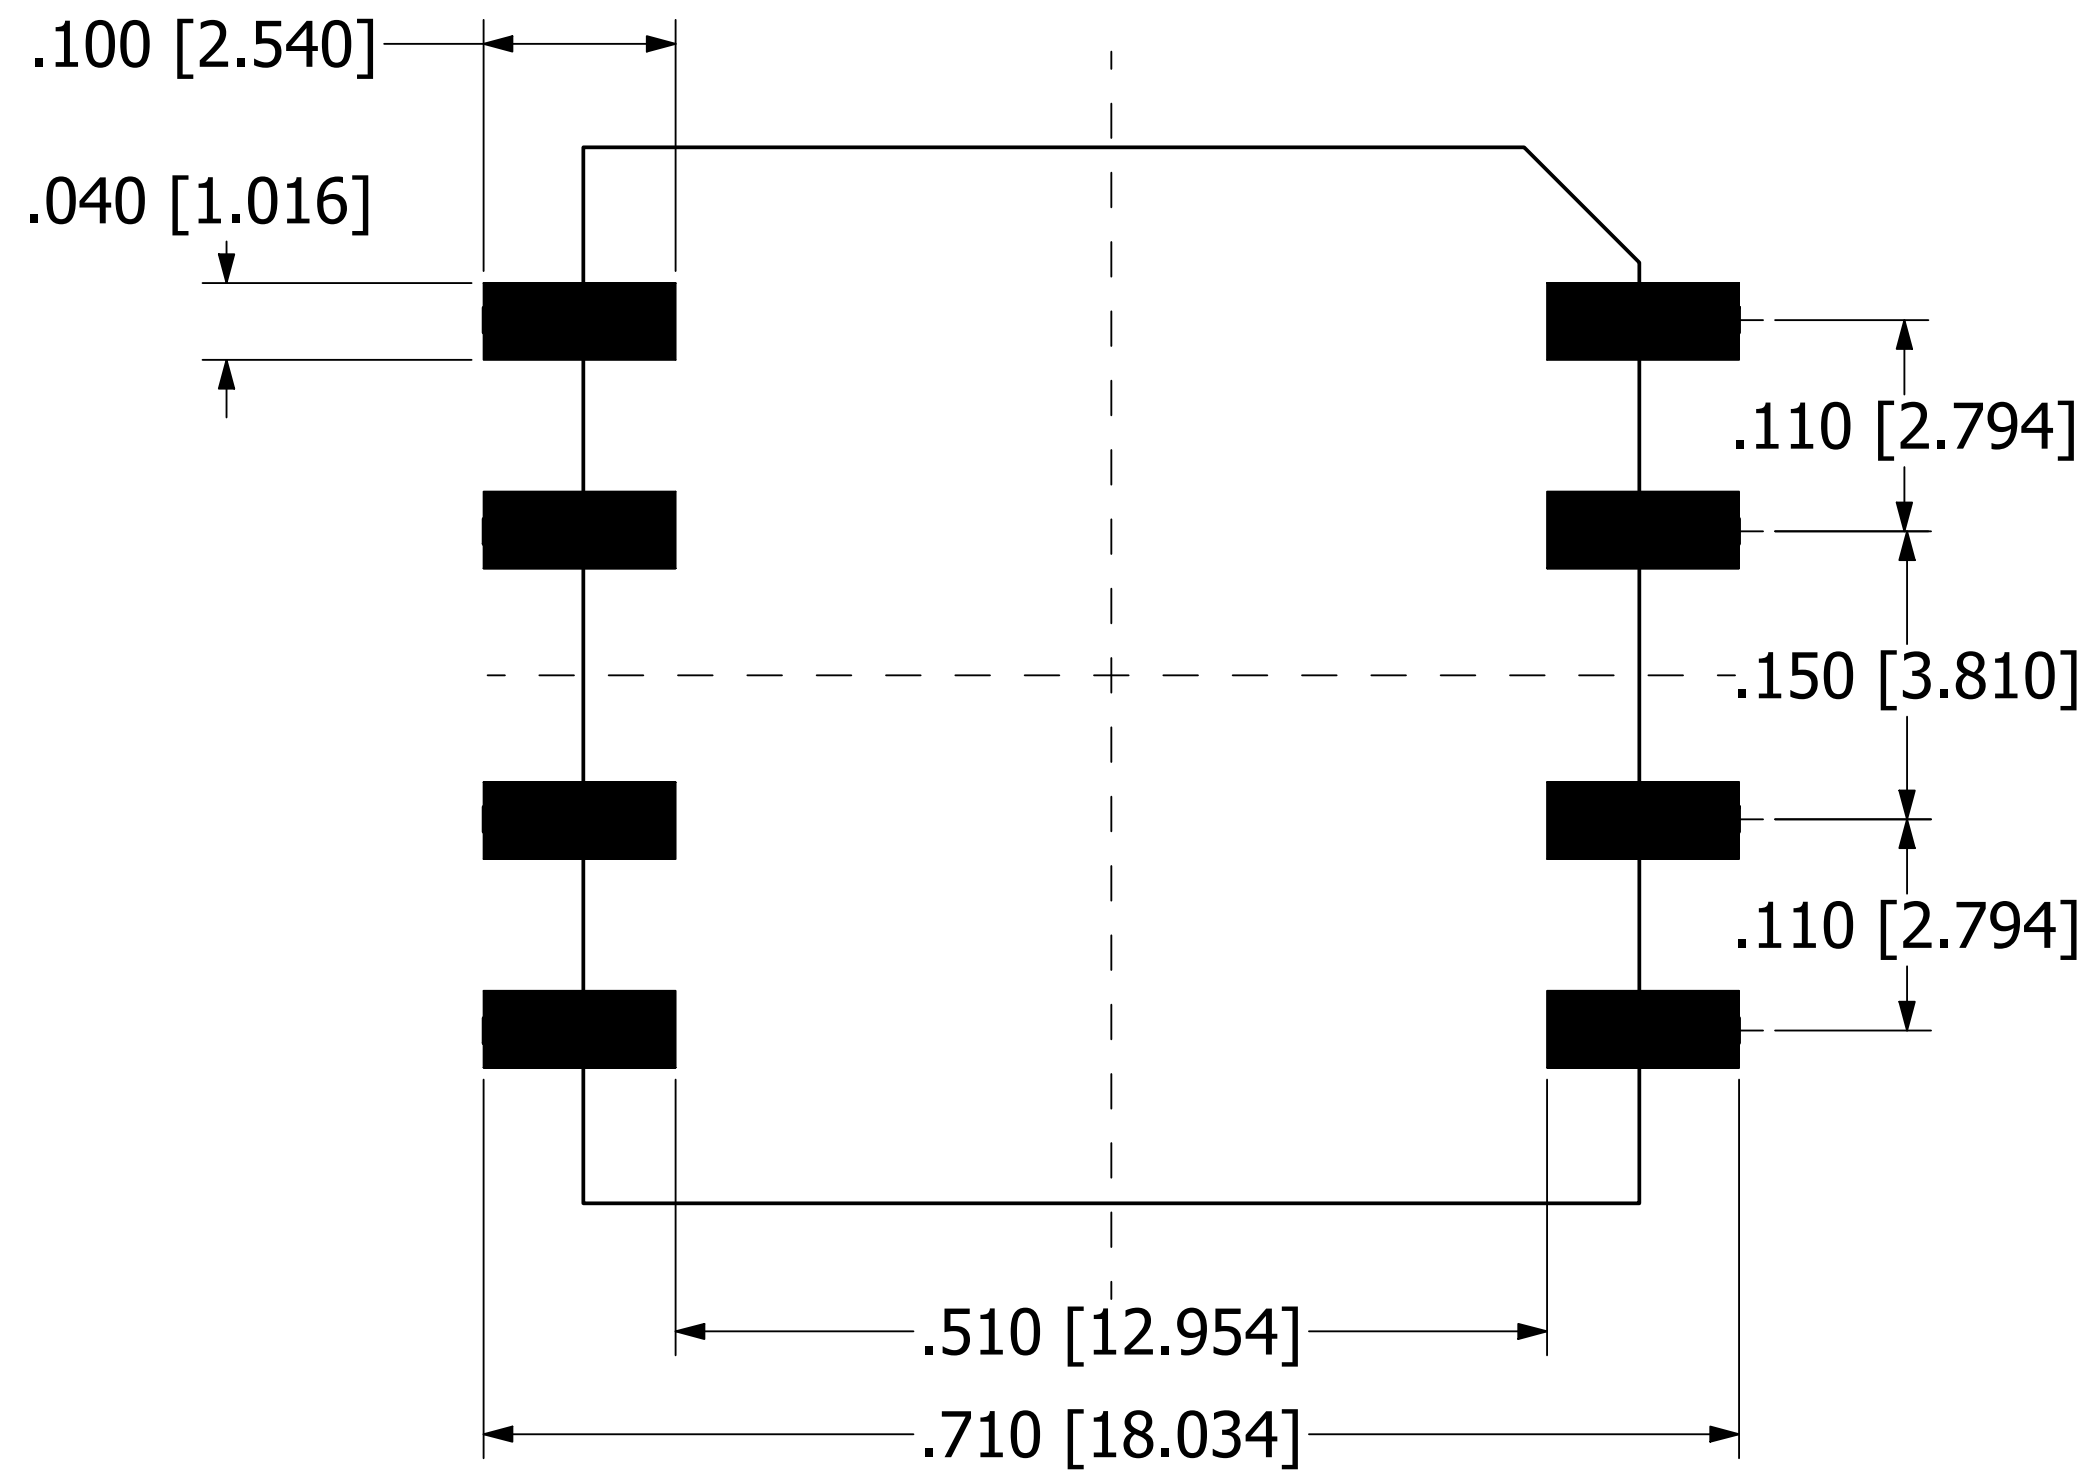

78000 SERIES
SCHEMATIC FOR RECOMMENDED
LAND PATTERN

BOTTOM VIEW

DRAWN	P.PALUCH	PICO	143 Sparks Ave		
CHECKED	H. VIDAURRE		Village of Pelham, NY 10803		
QA		Electronics			
MFG		78000 SERIES			
APPROVED		SIZE	DWG NO	REV	
REVISION DATE	06/06/2023	C		1	
		SCALE	NTS	www.picoelectronics.com	