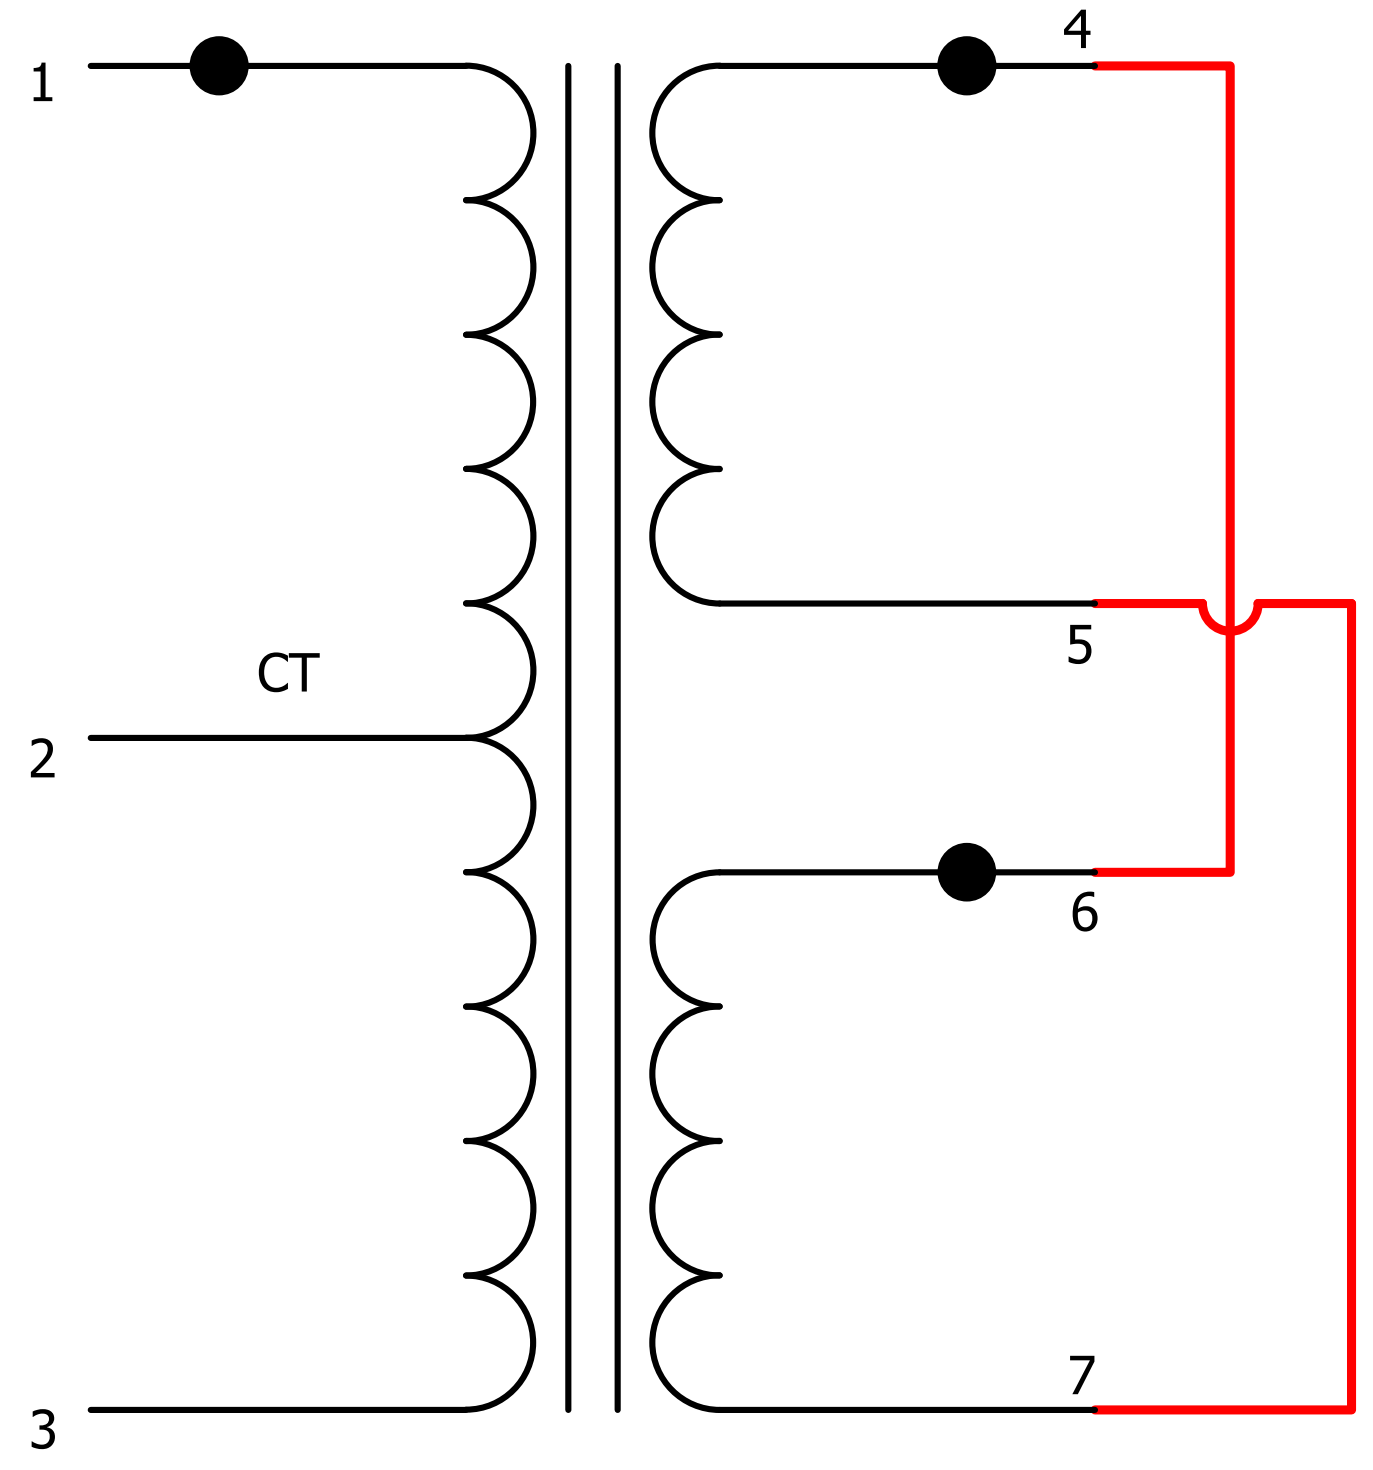

SERIES CONNECTION

PARALLEL CONNECTION

DRAWN	P.PALUCH	<b>PICO</b> Electronics	143 Sparks Ave Village of Pelham, NY 10803	
CHECKED	H. VIDAURRE			
QA		<b>AUDIO TRANSFORMER PLUG-IN VERSION</b>		
MFG				
APPROVED		SIZE	DWG NO	REV
REVISION DATE	06/06/2023	C		1
		SCALE NTS	www.picoelectronics.com	