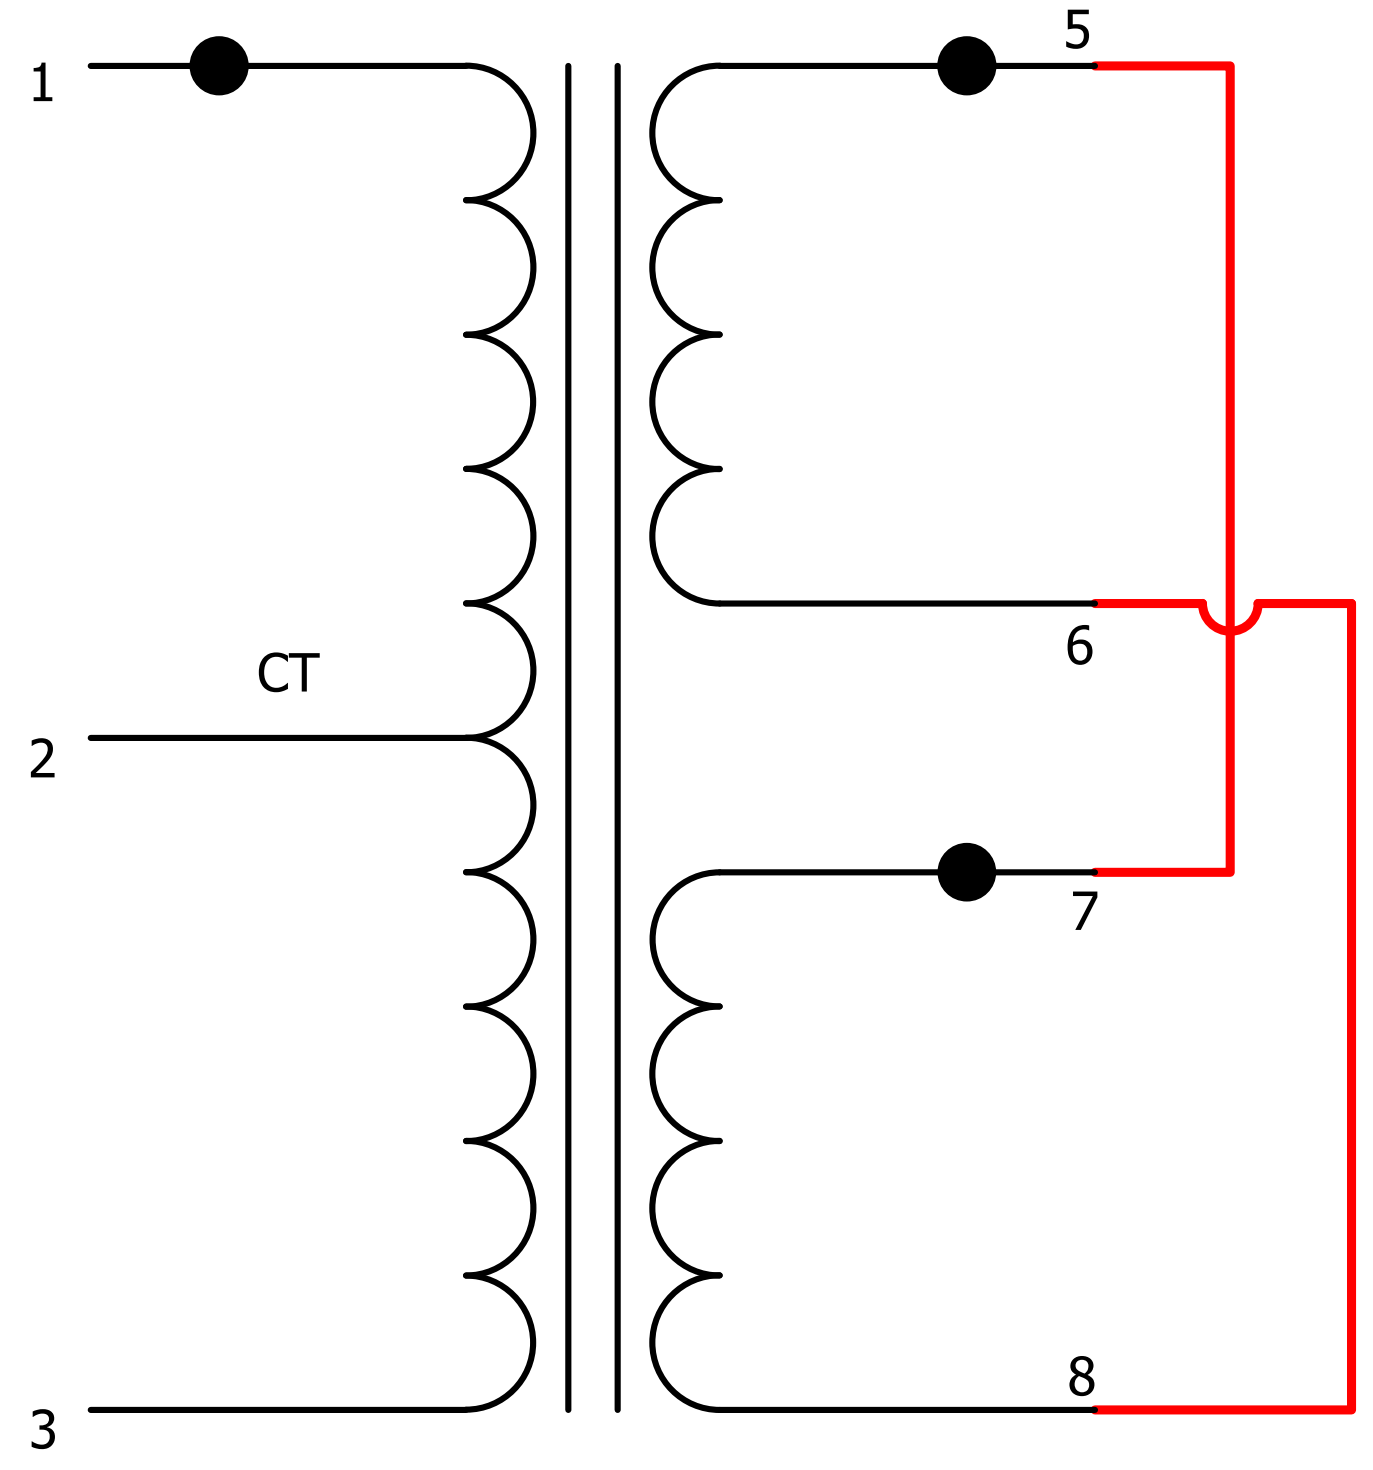

SERIES CONNECTION

PARALLEL CONNECTION

DRAWN	P.PALUCH	PICO Electronics	143 Sparks Ave Village of Pelham, NY 10803	
CHECKED	H. VIDAURRE			
QA				
MFG		AUDIO TRANSFORMER SURFACE MOUNT VERSION		
APPROVED				
REVISION DATE	06/06/2023	SIZE C	DWG NO	REV 1
		SCALE NTS	www.picoelectronics.com	