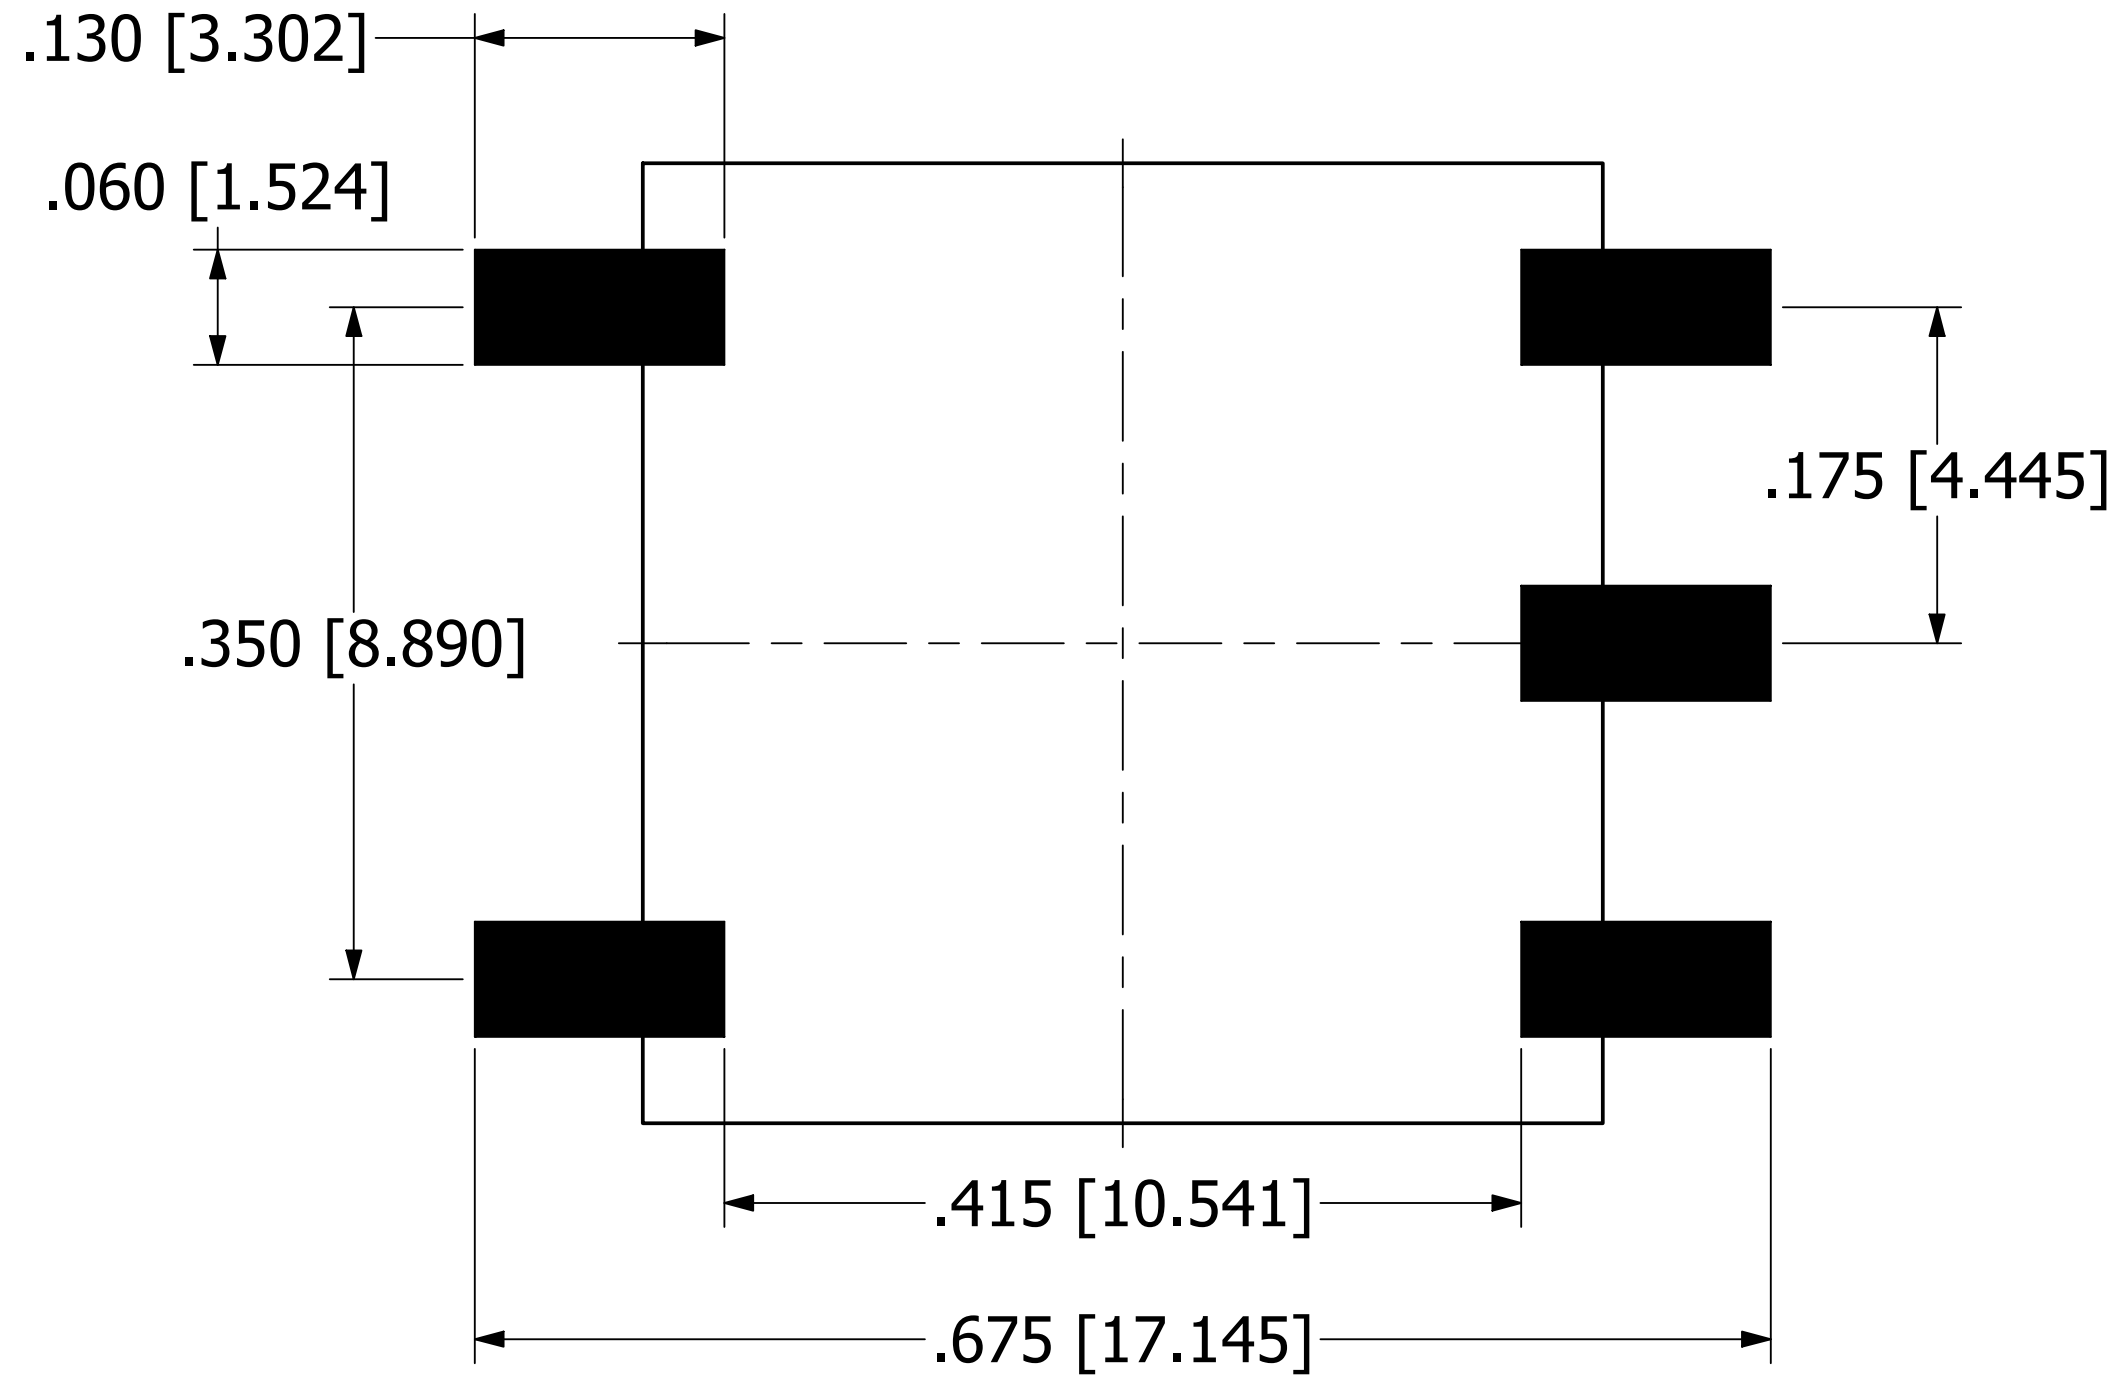

**NOTES**

- a. ALL DIMENSIONS ARE IN INCHES, [ ] = MM
- b. TOP VIEW

**PROPRIETARY AND CONFIDENTIAL**  
 THE INFORMATION CONTAINED IN THIS DRAWING IS THE SOLE PROPERTY OF  
 PICO ELECTRONICS INC. ANY REPRODUCTION IN PART OR AS A WHOLE WITHOUT THE WRITTEN  
 PERMISSION OF PICO ELECTRONICS INC. IS PROHIBITED

DRAWN	P.PALUCH	<b>PICO</b> Electronics	143 Sparks Ave Village of Pelham, NY 10803	
CHECKED	H. VIDAURRE			
QA		<b>SERIES SAT - SINGLE</b>		
MFG				
APPROVED		SIZE	DWG NO	REV
REVISION DATE	06/06/2023	C		3
		SCALE NTS	www.picoelectronics.com	