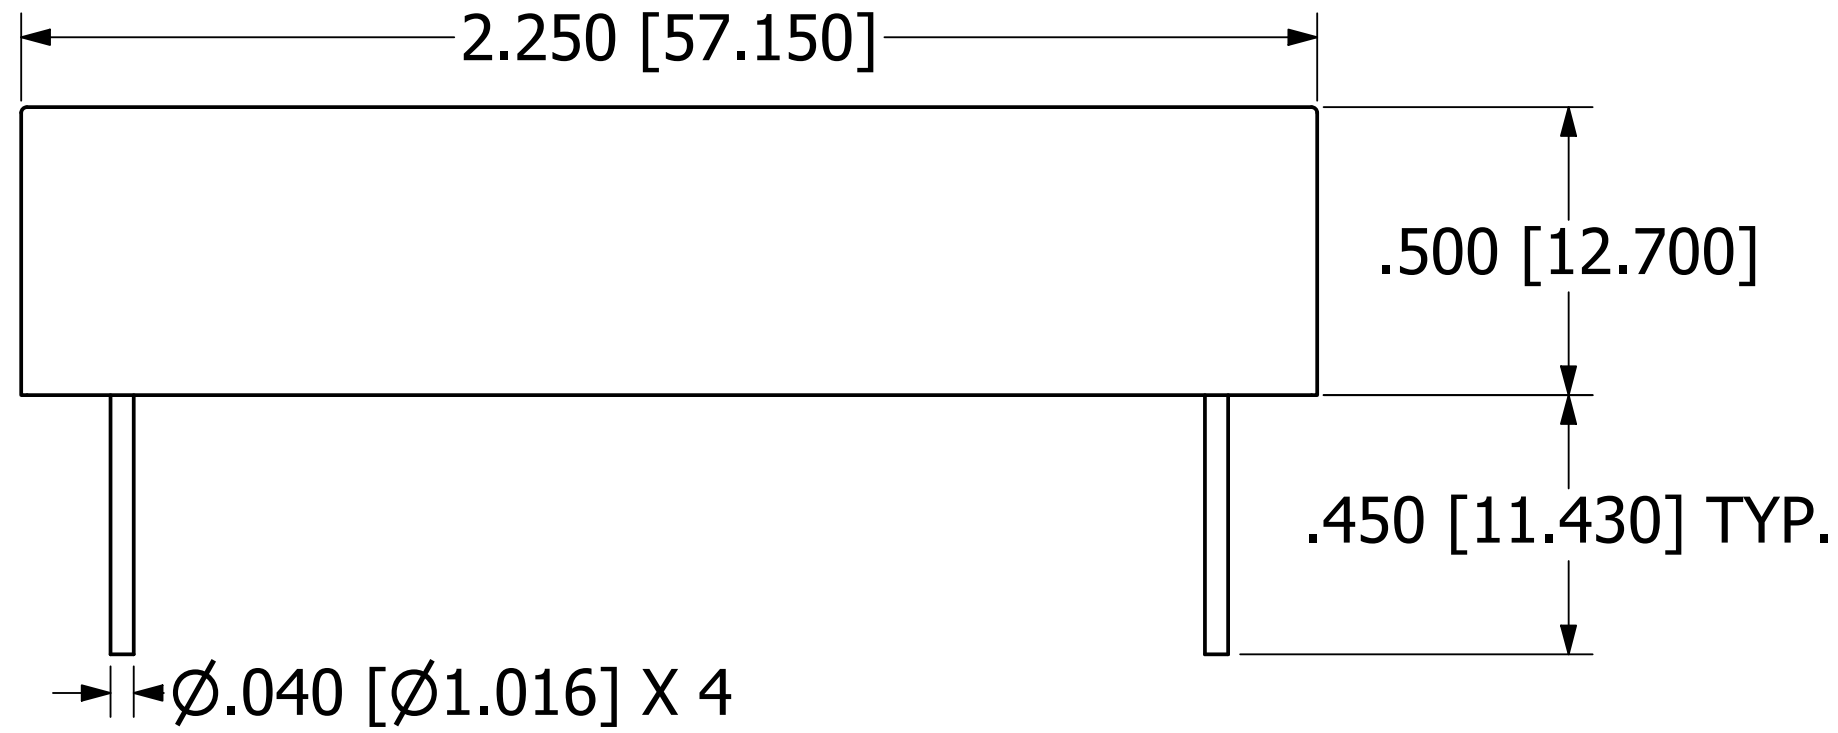

**NOTES**

a. ALL DIMENSIONS ARE IN INCHES, [ ] = MM

**BOTTOM VIEW**

**PROPRIETARY AND CONFIDENTIAL**  
 THE INFORMATION CONTAINED IN THIS DRAWING IS THE SOLE PROPERTY OF  
 PICO ELECTRONICS INC. ANY REPRODUCTION IN PART OR AS A WHOLE WITHOUT THE WRITTEN  
 PERMISSION OF PICO ELECTRONICS INC. IS PROHIBITED

DRAWN	P.PALUCH	<b>PICO</b>	143 Sparks Ave	
CHECKED	H. VIDAURRE		Village of Pelham, NY 10803	
QA		<b>Electronics</b>		
MFG		<b>SERIES VV [100-5000VDC]</b>		
APPROVED		SIZE	DWG NO	REV
REVISION DATE	06/06/2023	C		1
		SCALE	NTS	www.picoelectronics.com