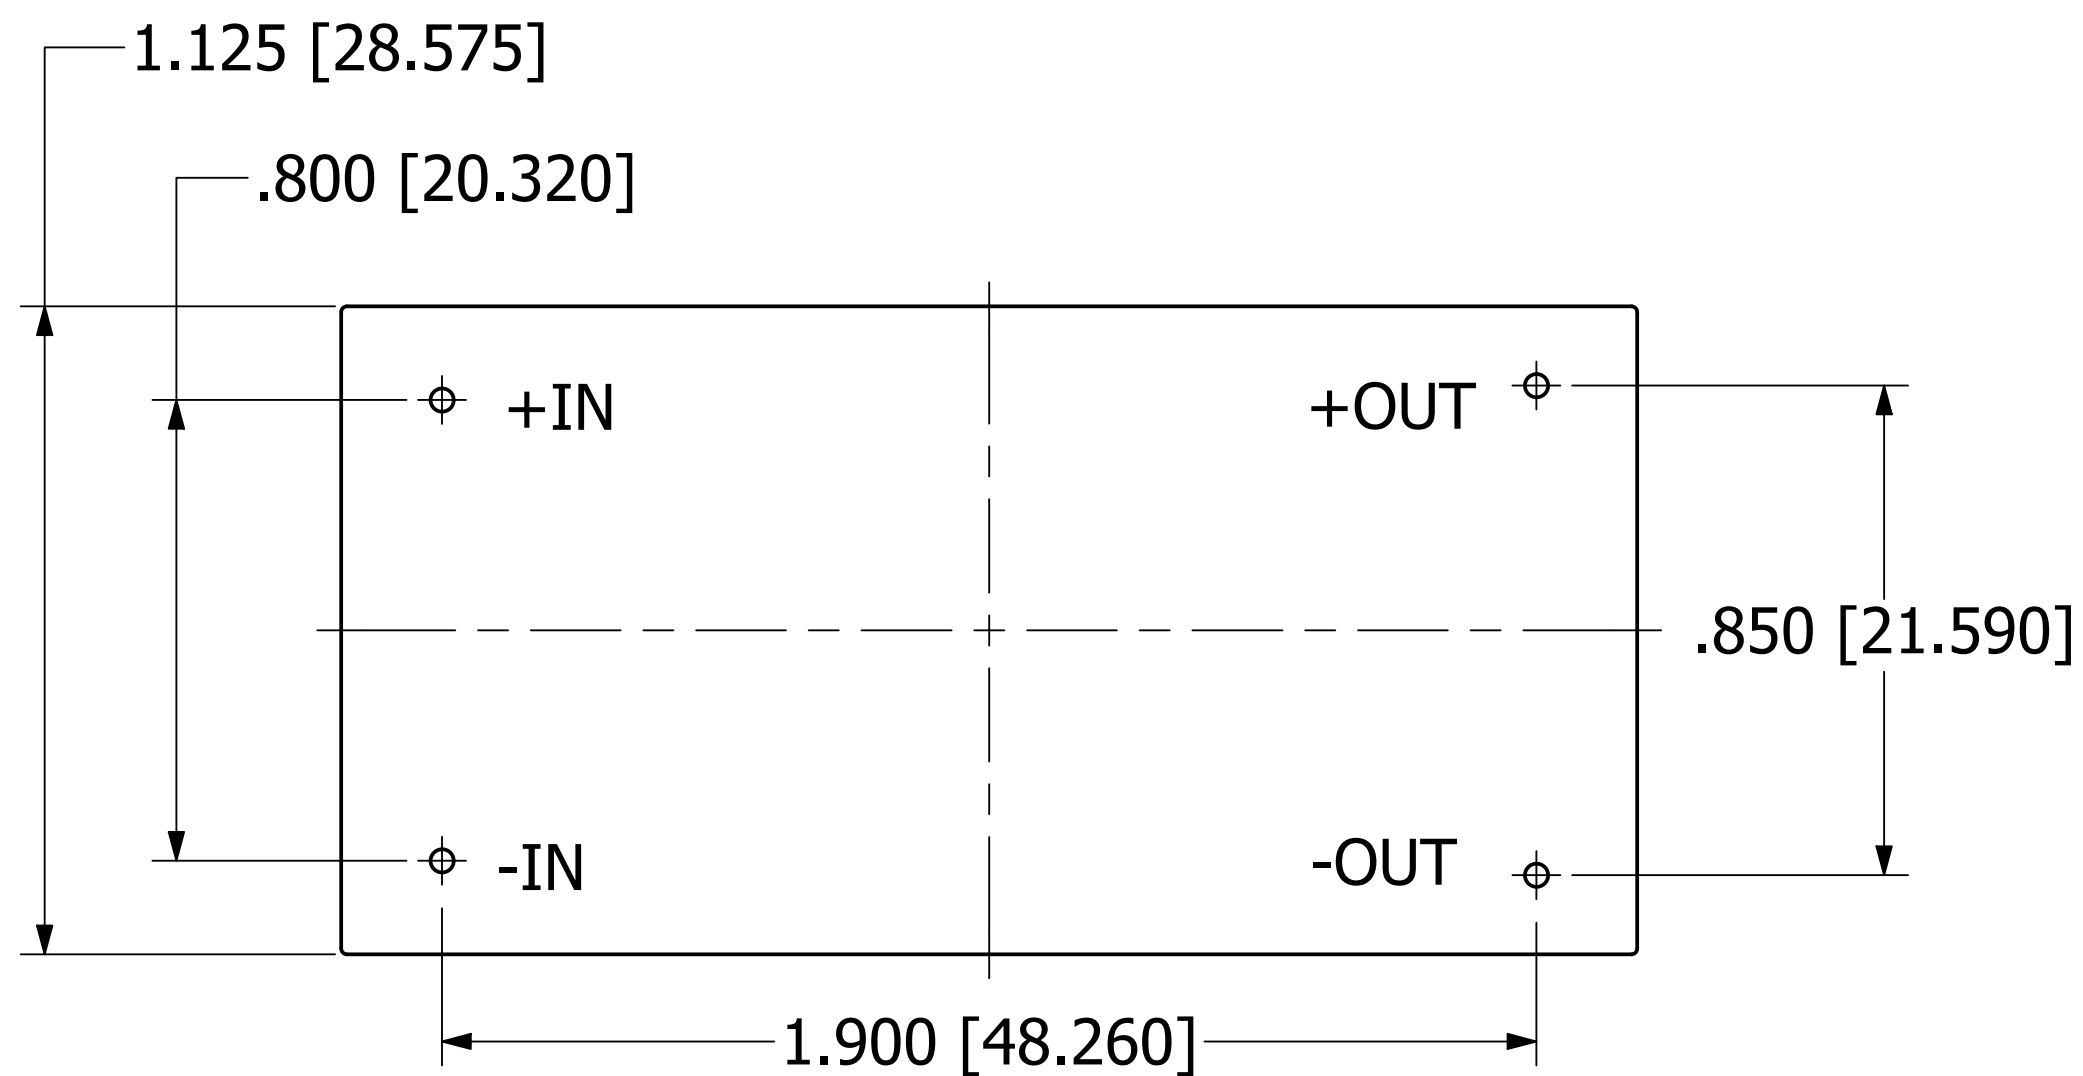

**NOTES**

a. ALL DIMENSIONS ARE IN INCHES, [ ] = MM

**BOTTOM VIEW**

**PROPRIETARY AND CONFIDENTIAL**  
 THE INFORMATION CONTAINED IN THIS DRAWING IS THE SOLE PROPERTY OF  
 PICO ELECTRONICS INC. ANY REPRODUCTION IN PART OR AS A WHOLE WITHOUT THE WRITTEN  
 PERMISSION OF PICO ELECTRONICS INC. IS PROHIBITED

DRAWN	P.PALUCH	<b>PICO</b>	143 Sparks Ave	
CHECKED	H. VIDAURRE		Village of Pelham, NY 10803	
QA		<b>Electronics</b>		
MFG		<b>SERIES VV [100-5000VDC]</b>		
APPROVED		SIZE	DWG NO	REV
REVISION DATE	06/06/2023	C		1
		SCALE	NTS	www.picoelectronics.com